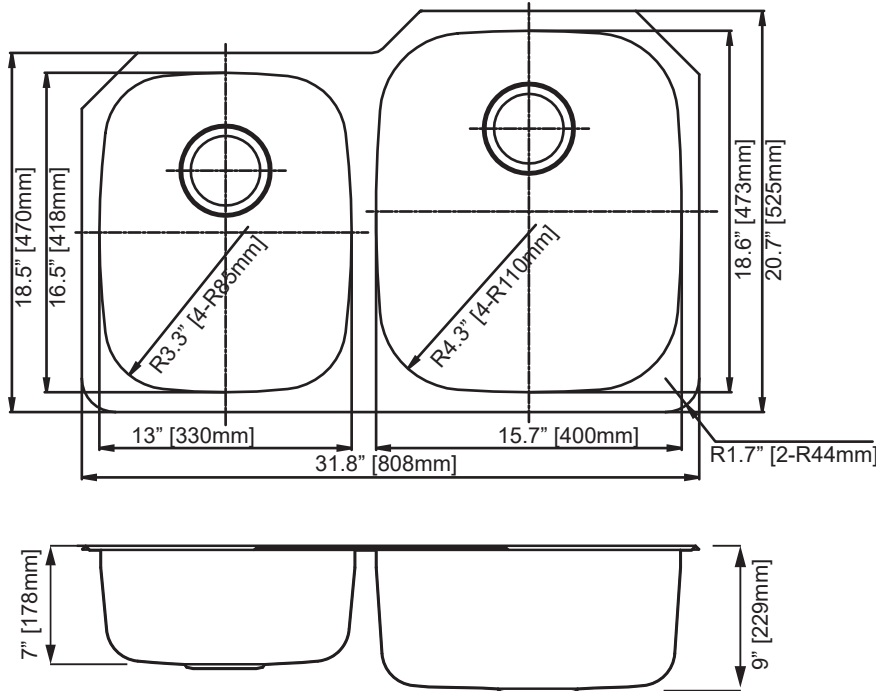

Fermol inc.

BUILDERS COLLECTION

GENESIS
SERIES

GS16-4060
GS18-4060

32" x 21" x 9"

- undermount double bowl kitchen sink
- 18 gauge (GS18) or 16 gauge (GS16)
- 304 stainless steel sink
- 18/10 chrome/nickel content
- sound cancellation pads
- protective gray thermal undercoating
- brushed finish