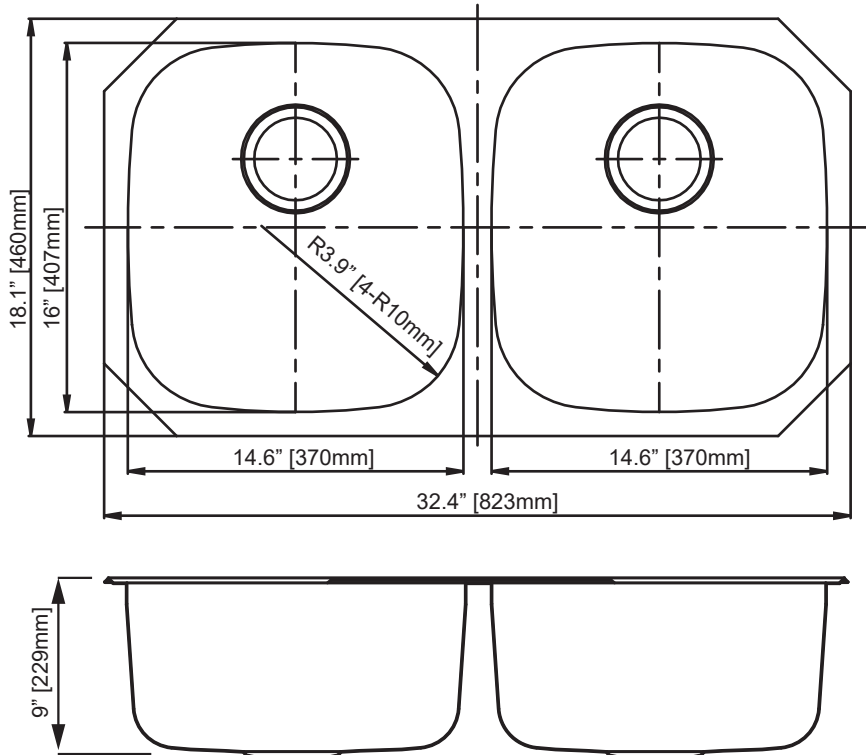

Fermol inc.

BUILDERS COLLECTION

GENESIS
SERIES

GS16-5050
GS18-5050

32" x 18" x 9"

- undermount double bowl kitchen sink
- 18 gauge (GS18) or 16 gauge (GS16)
- 304 stainless steel sink
- 18/10 chrome/nickel content
- sound cancellation pads
- protective gray thermal undercoating
- brushed finish