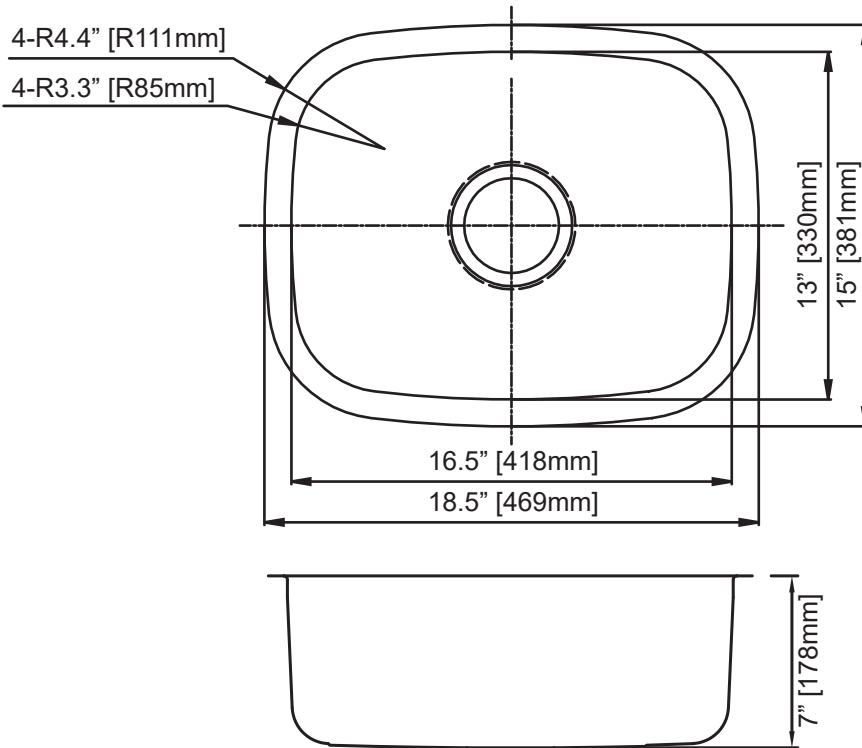

Fermol inc.

BUILDERS COLLECTION

GENESIS
SERIES

GS16-1519
GS18-1519

15" x 19" x 9"

- standard radius undermount bar sink
- single bowl
- 18 gauge (GS18) or 16 gauge (GS16)
- 304 stainless steel sink
- 18/10 chrome/nickel content
- sound cancellation pads
- protective gray thermal undercoating
- brushed finish